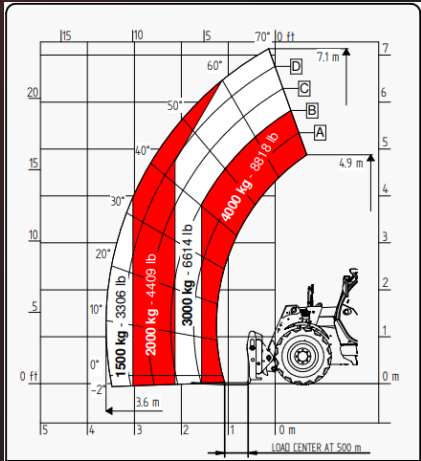

CISOLIFT

CH8823

Telehandler

The Cisolift CH8823 is a powerful and versatile telehandler, built to meet the demands of job sites requiring optimal lifting height and high load capacity.

- 4-wheel drive with 3 steering modes
- Urea-free emissions system
- Hydrostatic transmission for smooth and efficient operation
- Ergonomic cab offering superior comfort and visibility
- High lifting capacity suited for heavy-duty work

CISOLIFT 

CISOLIFT

CH8823

Telehandler

Designed in Canada. Made in Italy.

TECHNICAL FEATURES

Lifting height	23'3"	7 m
Turning radius	13'1"	4 m
Lifting capacity	4 000 kg	8 818 lbs
Length	16'1"	4 907 mm
Width	7'7"	2 310 mm
Height	8'	2 450 mm
Energy source	Diesel	

Transmission	Hydrostatic single gear	
Speed	18,6 mph	
Engine Stage V	Deutz 75 hp	
Tires	400/70 20	
Emissions treatment system	Without urea	
Diesel tank	120 l	
Weight	7 870 kg	17 350 lbs