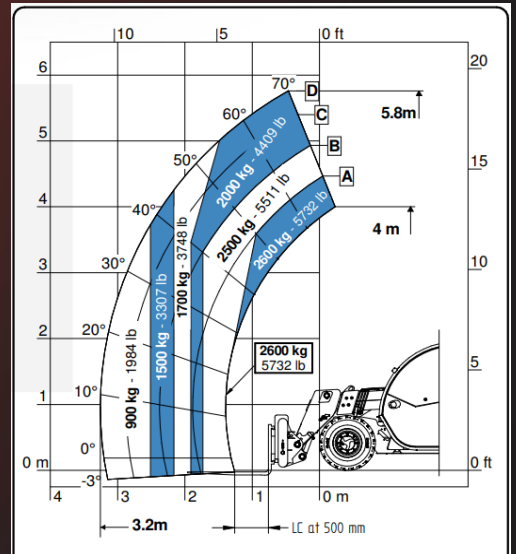

CISOLIFT

CH5719E

Electric Compact Telehandler

The Cisolift CH5719E is a compact and versatile **electric** telehandler, perfect for tight spaces where power and maneuverability are essential.

- Zero emission
- 4-wheel drive with 3 steering modes
- Ergonomic cab for optimal comfort and visibility
- Tight turning radius for excellent maneuverability

CISOLIFT

CH5719E

Electric Compact Telehandler

TECHNICAL FEATURES

Lifting Height	19'4"	5.9 m
Max Horizontal Boom Extension	10'5"	3.18 m
Lifting Capacity	2,600 kg	5,732 lbs
Length	13'3"	4.04 m
Width	6'2"	1.88 m
Height	6'3"	1.91 m
Lithium Battery	43 kW/h (560 Ah)	

Transmission Motor	30 kW	
Speed	7.5 mph	
Turning Radius	10'6"	3.2 m
Wheels	12-16.5	
Hydraulic Capacity	21.1 gal / 3,335 psi	
Controls	Proportional	
Weight	4,800 kg	10,582 lbs