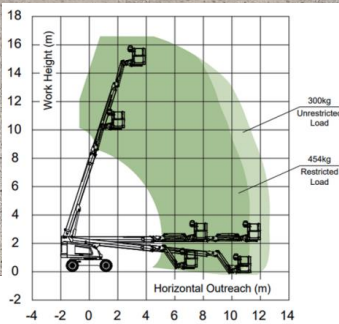

CISOLIFT

CT48J

Boom Lift

The Cisolift CT48J is a robust and versatile telescopic boom lift, ideal for outdoor worksites requiring reach and stability.

- Working height of 54'6"
- Horizontal outreach of 41'8"
- Lifting capacity up to 1,000 lb
- Powerful and reliable Kubota diesel engine
- 2-year manufacturer's warranty

CISOLIFT

Boom Lift

SPECIFICATIONS

Maximum Working Height	54'6"	16,6 m
Maximum Platform Height	47'11"	14,6 m
Horizontal Outreach	41'8"	12,7 m
Platform Capacity	300/454 kg	660/1000 lb
Stowed Length	31'6"	9,6 m
Stowed Width	7'6"	2,29 m
Stowed Height	8'3"	2,51 m

Platform Dimensions	3 x 8'	0,91 x 2,44
Gradeability	45% (24°)	
Turntable Swing	360° en continu	
Motor	Kubota V2403 (Euro V)	
Drive Mode	4WD	
Charger	Foam-filled tire	
Weight	8 500 kg	18 739 lb